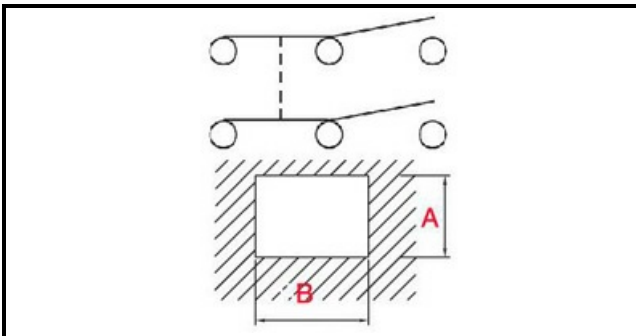

1105201

SWITCH MAN-AUTO CB

Date: 22-11-2024

ORIGINAL
OSP
SPARE PARTS**Technical data**

DEPTH MM	B=27mm
WIDTH MM	A=22mm
NUMBER OF POLES	POLI/POLES=6
NUMBER OF POSITIONS	0-1
COLOR	NERO/BLACK
VOLT	230V

Manufacturer code