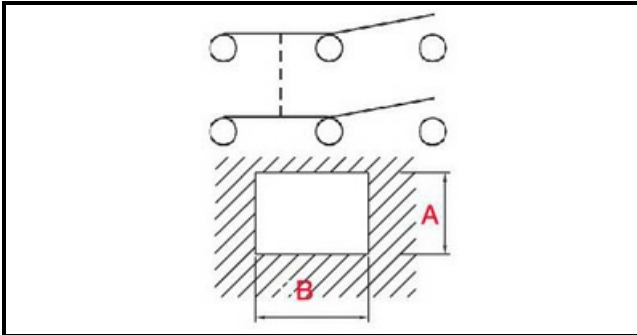

1105201

SWITCH MAN-AUTO CB

Date: 27-02-2025

ORIGINAL
OSP
SPARE PARTS**Technical data**

| | |
|---------------------|--------------|
| DEPTH MM | B=27mm |
| WIDTH MM | A=22mm |
| NUMBER OF POLES | POLI/POLES=6 |
| NUMBER OF POSITIONS | 0-1 |
| COLOR | NERO/BLACK |
| VOLT | 230V |