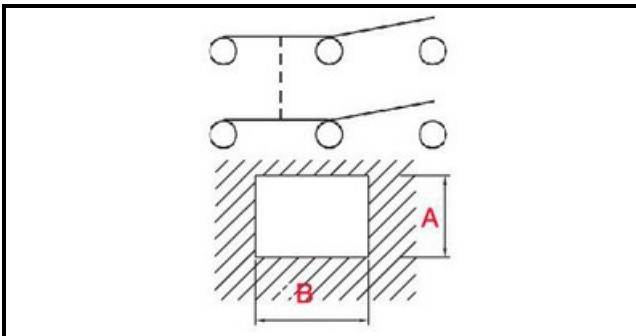

1105201

SWITCH MAN-AUTO CB

Date: 22-01-2025

ORIGINAL
OSP
SPARE PARTS**Technical data**

| | |
|---------------------|--------------|
| DEPTH MM | B=27mm |
| WIDTH MM | A=22mm |
| NUMBER OF POLES | POLI/POLES=6 |
| NUMBER OF POSITIONS | 0-1 |
| COLOR | NERO/BLACK |
| VOLT | 230V |