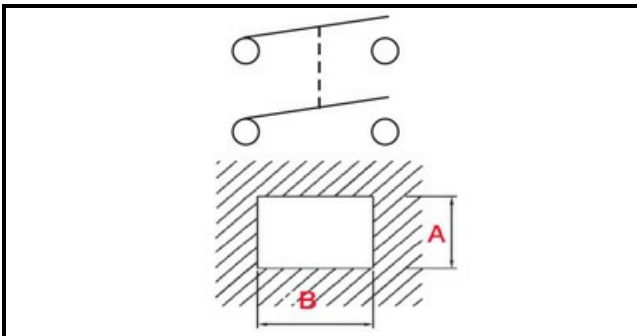

1105205

BIPOLAR SWITCH 230V

Date: 06-04-2025

ORIGINAL
OSP
SPARE PARTS

Technical data

DEPTH MM	B=27mm
WIDTH MM	A=22mm
NUMBER OF POLES	POLI/POLES=4
NUMBER OF POSITIONS	0-1
COLOR	NERO/BLACK
VOLT	230V

Manufacturer code