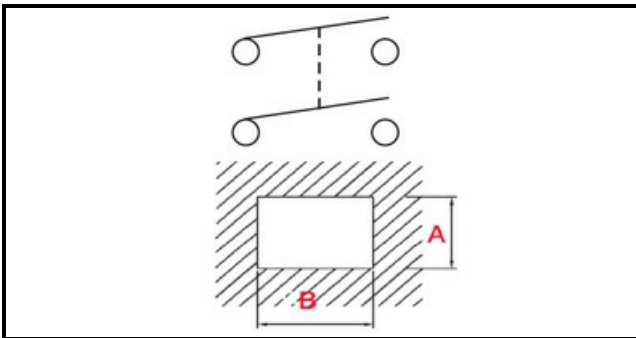

1105205

BIPOLAR SWITCH 230V

Date: 22-01-2025

ORIGINAL
OSP
SPARE PARTS**Technical data**

DEPTH MM	B=27mm
WIDTH MM	A=22mm
NUMBER OF POLES	POLI/POLES=4
NUMBER OF POSITIONS	0-1
COLOR	NERO/BLACK
VOLT	230V

Manufacturer code