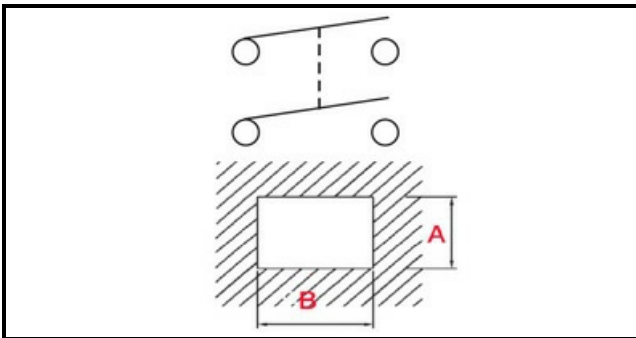

1105205

BIPOLAR SWITCH 230V

Date: 22-11-2024

ORIGINAL
OSP
SPARE PARTS**Technical data**

DEPTH MM	B=27mm
WIDTH MM	A=22mm
NUMBER OF POLES	POLI/POLES=4
NUMBER OF POSITIONS	0-1
COLOR	NERO/BLACK
VOLT	230V

Manufacturer code