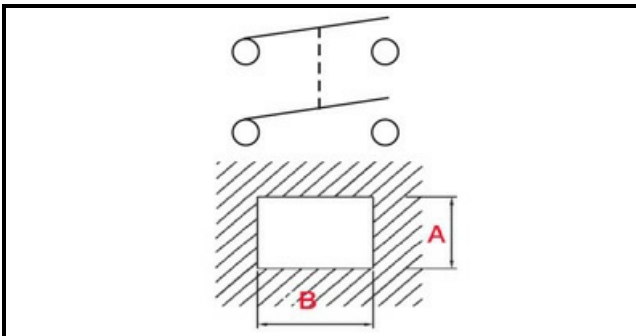

1105205

BIPOLAR SWITCH 230V

Date: 27-02-2025

ORIGINAL
OSP
SPARE PARTS**Technical data**

DEPTH MM	B=27mm
WIDTH MM	A=22mm
NUMBER OF POLES	POLI/POLES=4
NUMBER OF POSITIONS	0-1
COLOR	NERO/BLACK
VOLT	230V

Manufacturer code