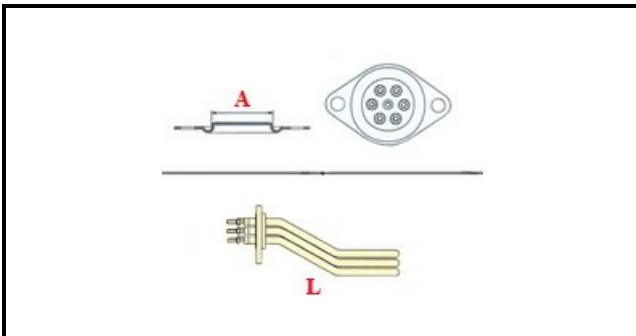

1101448

HEATING ELEMENT 1 GR. ATRORIA 6P 230/380V 1800W

Date: 04-03-2025

ORIGINAL
OSP
SPARE PARTS**Technical data**

DEPTH MM	L=180mm
ELEMENTS	ELEMENTI/ELEMENTS=6
ROUND FLANGE	TONDA/ROUND FLANGE=42mm
DIAMETER mm	A=42mm
KILOWATT KW	KW=1.8
WATT	WATT=1800
THREE PHASE	TRIFASE/THREEPHASE
NUMBER OF POLES	POLI/POLES=6
NUMBER OF HOLES	FORI/HOLES=2
GASKET	2102130
IMMERSION HEATING ELEMENTS	IMMERSIONE/IMMERSION