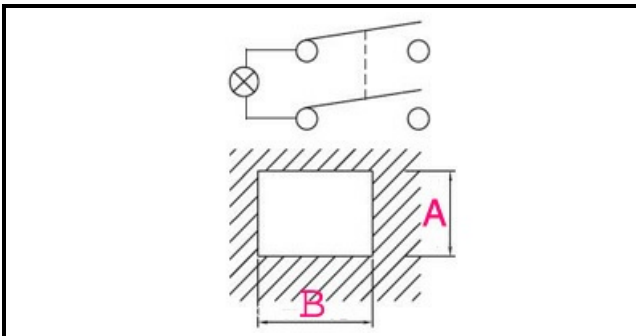

1105006

RED LUMINOUS BIPOLAR SWITCH

Date: 24-11-2024

Technical data

DEPTH MM	B=30mm
WIDTH MM	A=22mm
NUMBER OF POLES	POLI/POLES=4
NUMBER OF POSITIONS	0-1
COLOR	ROSSO/RED
VOLT	230V

Manufacturer code

CMA MACCHINE PER CAFFE' SRL
SIMONELLI GROUP SPA
RANCILIO GROUP SPA CON SOCIO UNICO
A.T.A. SRL
A.T.A. SRL