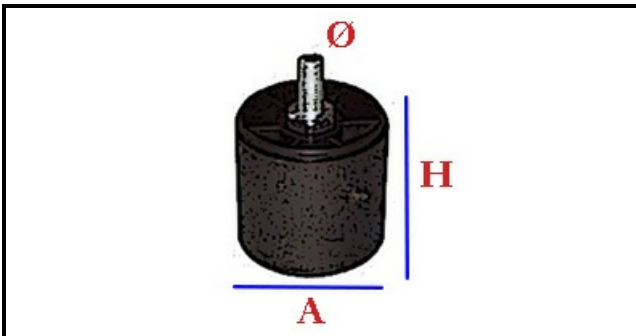

3105061

LEG INOX H100 / 150 SCREW M10x40

Date: 22-11-2024

ORIGINAL
OSP
SPARE PARTS**Technical data**

HEIGHT MM	H min=100mm
THREAD MA	M10
MATERIAL	INOX
HEIGHT MM	H max=150mm

Manufacturer code

COLD LINE S.R.L.