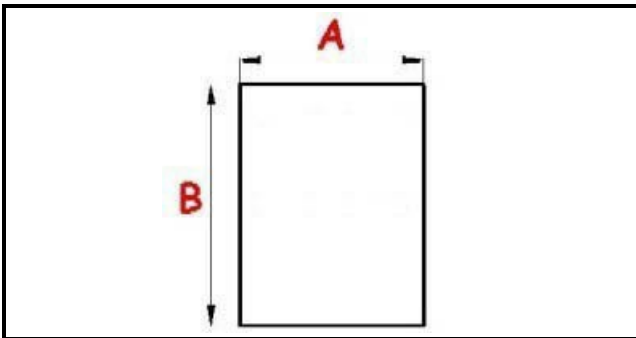

4137027

GRID 530X530MM

Date: 25-11-2024

ORIGINAL
OSP
SPARE PARTS**Technical data**

MATERIAL	RILSAN
LONG SIDE mm	B=530mm
SHORT SIDE mm	A=530mm

Manufacturer code

ELECTROLUX PROFESSIONAL S.P.A.

COLD LINE S.R.L.