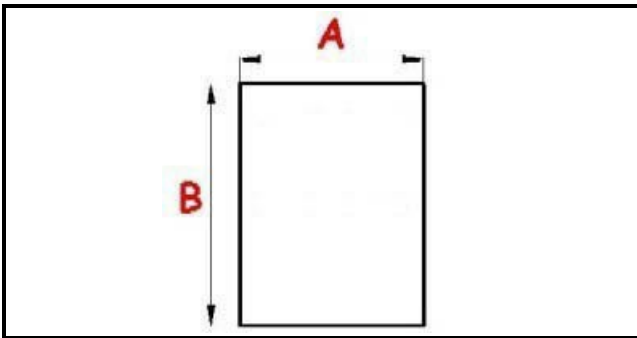

4137027

GRID 530X530MM

Date: 09-04-2025

ORIGINAL
OSP
SPARE PARTS

Technical data

MATERIAL	RILSAN
LONG SIDE mm	B=530mm
SHORT SIDE mm	A=530mm

Manufacturer code

ELECTROLUX PROFESSIONAL S.P.A.