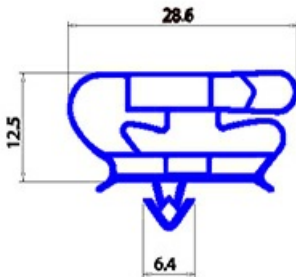

2123182

**MAGNETIC SNAP IN GASKET 661X1567mm YY28**

Date: 25-11-2024

**Technical data**

SHORT SIDE mm	A=661mm
LONG SIDE mm	B=1567mm
PROFILE TYPE	YY28

**Manufacturer code**

COLD LINE S.R.L.