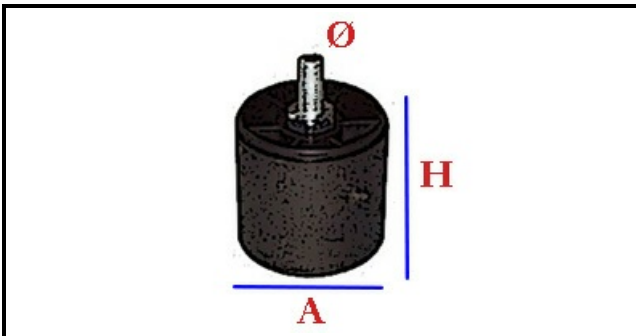

## Technical data

HEIGHT MM	H min=130mm
THREAD MA	M12
MATERIAL	INOX
LOWER DIAMETER	A=51mm
HEIGHT MM	H max=195mm