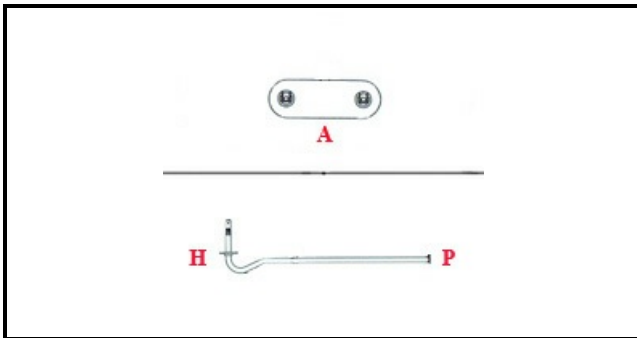

1101143

**EXPANSION FLANGE HEATING ELEMENT 3000W 230/240V L400**

Date: 23-11-2024

**Technical data**

DEPTH MM	L=390mm
ELEMENTS	ELEMENTI/ELEMENTS=3
DIAMETER mm	A=80X27mm
KILOWATT KW	KW=3
WATT	WATT=3000
THREE PHASE	TRIFASE/THREEPHASE
NUMBER OF POLES	POLI/POLES=6
IMMERSION HEATING ELEMENTS	IMMERSIONE/IMMERSION