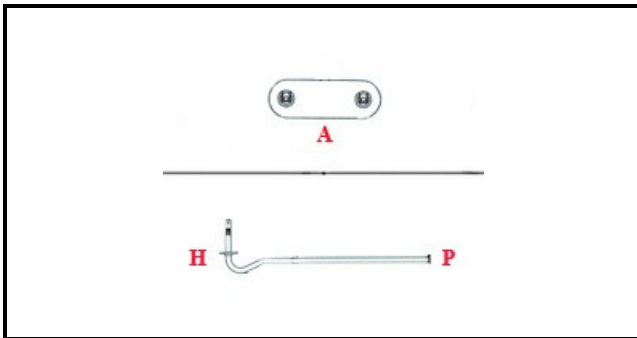

1101143

**EXPANSION FLANGE HEATING ELEMENT 3000W 230/240V L400**

Date: 08-01-2025

**Technical data**

DEPTH MM	L=390mm
ELEMENTS	ELEMENTI/ELEMENTS=3
DIAMETER mm	A=80X27mm
KILOWATT KW	KW=3
WATT	WATT=3000
THREE PHASE	TRIFASE/THREEPHASE
NUMBER OF POLES	POLI/POLES=6
IMMERSION HEATING ELEMENTS	IMMERSIONE/IMMERSION