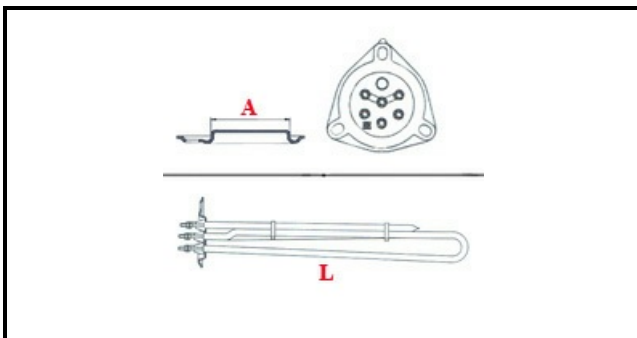

1101159

## HEATING ELEMENT 3000W 230/380 D. 58X350L

Date: 08-01-2025

### Technical data

|                            |                        |
|----------------------------|------------------------|
| DEPTH MM                   | L=350mm                |
| ELEMENTS                   | ELEMENTI/ELEMENTS=3    |
| TRIANGULAR FLANGE          | TRIANGOLARE/TRIANGULAR |
| DIAMETER mm                | A=57mm                 |
| KILOWATT KW                | KW=3                   |
| WATT                       | WATT=3000              |
| THREE PHASE                | TRIFASE/THREEPHASE     |
| NUMBER OF POLES            | POLI/POLES=6           |
| GASKET                     | 2101033                |
| IMMERSION HEATING ELEMENTS | IMMERSIONE/IMMERSION   |