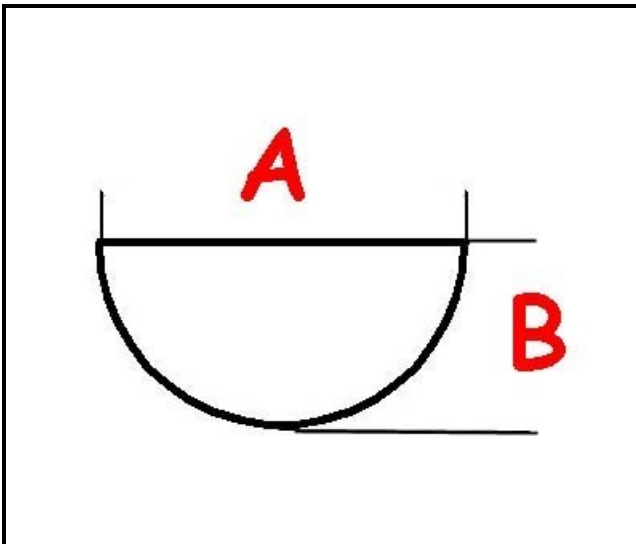

3108089

HANDLE 30/90°

Date: 08-01-2025

ORIGINAL
OSP
SPARE PARTS**Technical data**

DEPTH MM	A=6mm
WIDTH MM	B=5mm
EXTERNAL DIAMETER mm	Ø=42mm
HOLE FOR HALF-MOON SHAFT	MEZZALUNA/HALF-MOON
MAXIMUM TEMPERATURE °	T max=90°