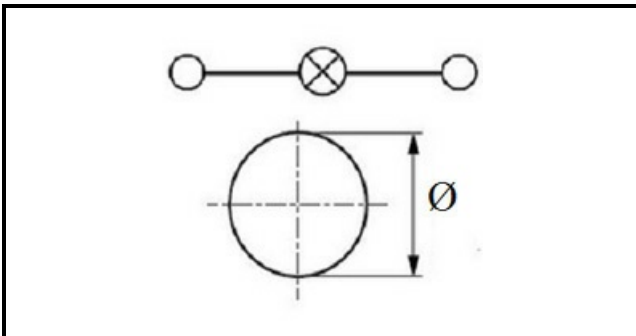

1104180

RED LIGHT WITH RING D. 12MM 250V

Date: 09-01-2025

**Technical data**

DIAMETER mm	D=12mm
MONOPHASE	V230
NUMBER OF POLES	POLES=2
LAMP TYPE	ROSSA/RED
FASTON MM	6,3mm

Manufacturer code

COMENDA - ALI GROUP SRL A SOCIO UNICO