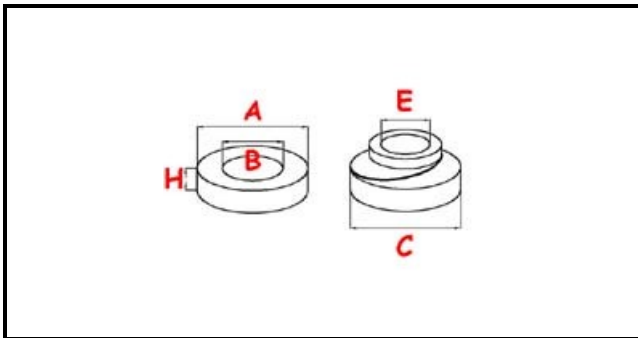

## Technical data

MECHANIC SEAL EXTERNAL DIAMETER mm	C=24,5mm
MECHANIC SEAL INTERNAL DIAMETER mm	E=12mm
BAKED CLAY SEAL EXTERNAL DIAMETER mm	A=26mm
BAKED CLAY SEAL INTERNAL DIAMETER mm	B=14mm
BAKED CLAY SEAL HEIGHT mm	H=8mm