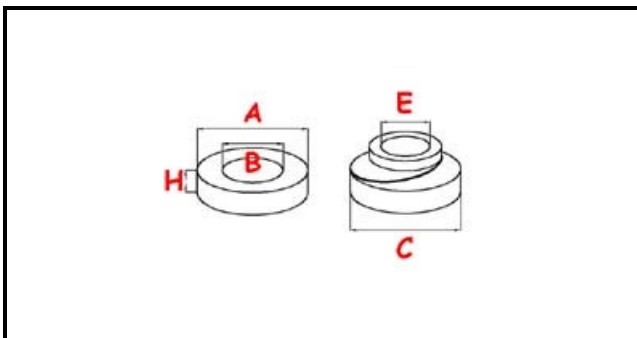

### Technical data

BAKED CLAY SEAL HEIGHT mm	H=5,5mm
BAKED CLAY SEAL EXTERNAL DIAMETER mm	A=26mm
BAKED CLAY SEAL INTERNAL DIAMETER mm	B=14mm
MECHANIC SEAL EXTERNAL DIAMETER mm	C=24,5mm
MECHANIC SEAL INTERNAL DIAMETER mm	E=11mm