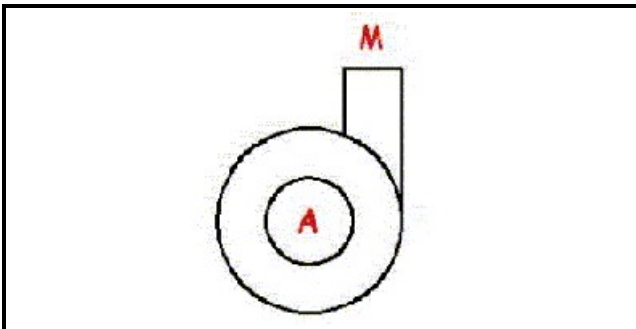

1103141

BODY PUMP 1204-1205-1241-1243

Date: 08-01-2025

**Technical data**

DIAMETER SUCTION mm	A=63mm
DIAMETER FLOW mm	M=54mm
DIRECTION OF ROTATION RIGHT	DX / RIGHT

Manufacturer code

HOONVED - ALI GROUP SRL A SOCIO UNICO