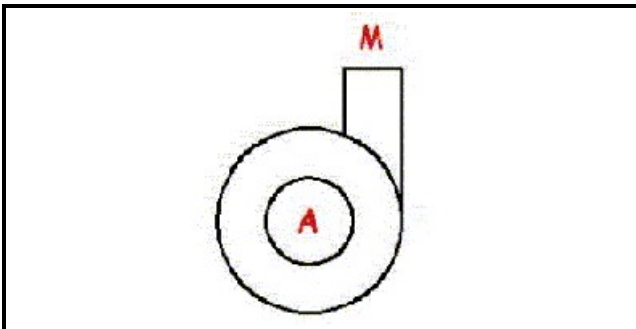

1103141

**BODY PUMP 1204-1205-1241-1243**

Date: 23-11-2024

**Technical data**

DIAMETER SUCTION mm	A=63mm
DIAMETER FLOW mm	M=54mm
DIRECTION OF ROTATION RIGHT	DX / RIGHT

**Manufacturer code**

HOONVED - ALI GROUP SRL A SOCIO UNICO