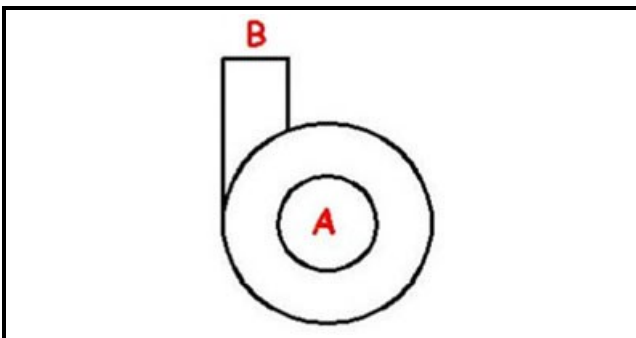

1103226

PUMP BODY 1 HP LGB

Date: 08-01-2025

**Technical data**

DIAMETER SUCTION mm	A=45mm
DIAMETER FLOW mm	M=39mm
DIRECTION OF ROTATION LEFT	SX / LEFT

Manufacturer code

COMENDA - ALI GROUP SRL A SOCIO UNICO