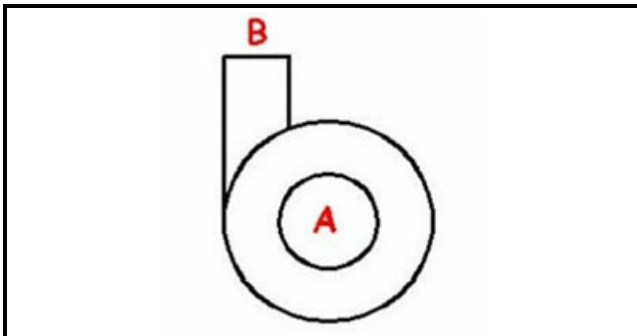

1103478

BODY PUMP ZF140

Date: 23-11-2024

ORIGINAL
OSP
SPARE PARTS**Technical data**

DIAMETER SUCTION mm	A=30mm
DIAMETER FLOW mm	M=30mm
DIRECTION OF ROTATION	SX / LEFT
LEFT	

Manufacturer code

COMENDA - ALI GROUP SRL A SOCIO UNICO