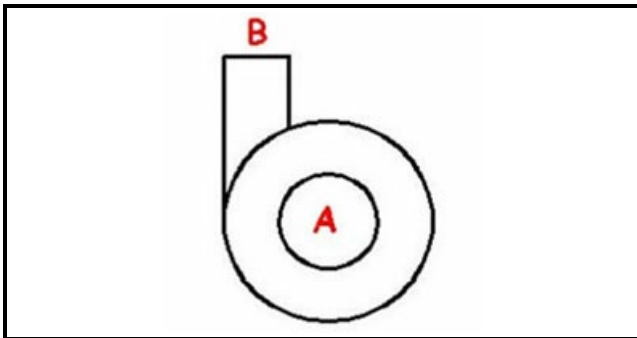

1103478

BODY PUMP ZF140

Date: 08-01-2025

ORIGINAL
OSP
SPARE PARTS**Technical data**

DIAMETER SUCTION mm	A=30mm
DIAMETER FLOW mm	M=30mm
DIRECTION OF ROTATION LEFT	SX / LEFT

Manufacturer code

COMENDA - ALI GROUP SRL A SOCIO UNICO