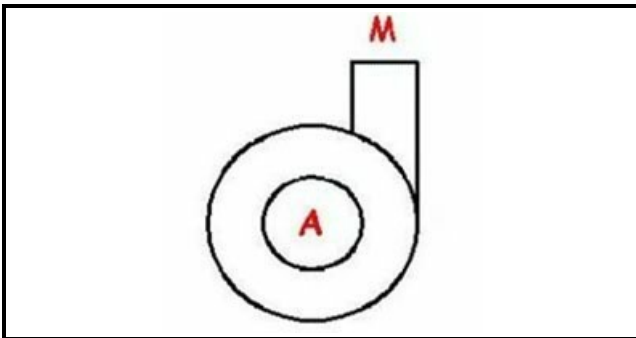

1103663

BODY PUMP LGB ZF131DX

Date: 23-11-2024

ORIGINAL
OSP
SPARE PARTS**Technical data**

DIAMETER SUCTION mm	A=28mm
DIAMETER FLOW mm	M=28mm
DIRECTION OF ROTATION RIGHT	DX / RIGHT

Manufacturer code

COMENDA - ALI GROUP SRL A SOCIO UNICO