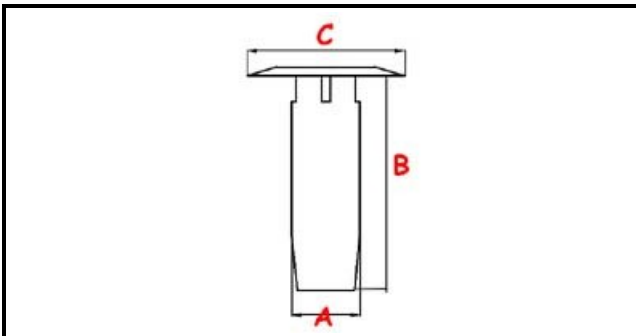

3111249

OVERFLOW

Date: 08-01-2025

ORIGINAL
OSP
SPARE PARTS**Technical data**

HEIGHT MM	B=263mm
MATERIAL	INOX
UPPER DIAMETER	C=40mm
LOWER DIAMETER	A=37mm

Manufacturer code

COMENDA - ALI GROUP SRL A SOCIO UNICO