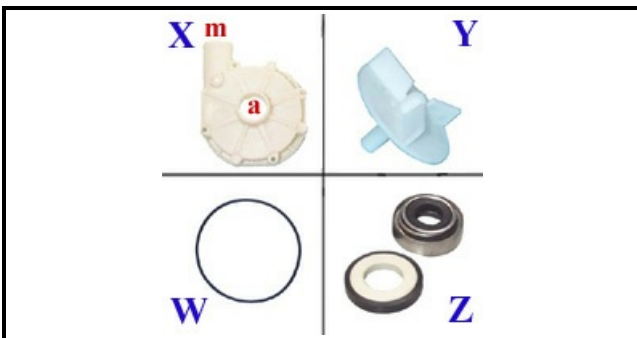

## Technical data

DIAMETER SUCTION mm	A=28mm
DIAMETER FLOW mm	M=28mm
KILOWATT KW	KW=0,12
MONOPHASE	230V
HP - POWER	HP=0,15
GASKET	W=2104004
DIRECTION OF ROTATION LEFT	SX / LEFT
MECHANIC SEAL	Z=3110026
FAN	Y=3109017
BODY PUMP	X=1103149
CAPACITOR	6,3mf