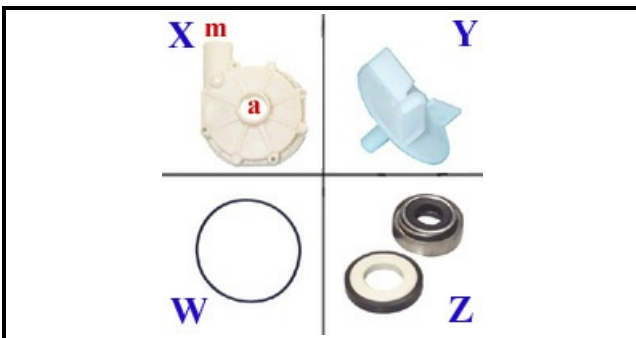

1103042

CLOCKWISE PUMP 0,15HP COMENDA

Date: 23-11-2024

Technical data

DIAMETER SUCTION mm	A=28mm
DIAMETER FLOW mm	M=28mm
KILOWATT KW	KW=0,12
MONOPHASE	230V
HP - POWER	HP=0,15
GASKET	W=2104004
DIRECTION OF ROTATION LEFT	SX / LEFT
MECHANIC SEAL	Z=3110026
FAN	Y=3109017
BODY PUMP	X=1103149
CAPACITOR	6,3mf