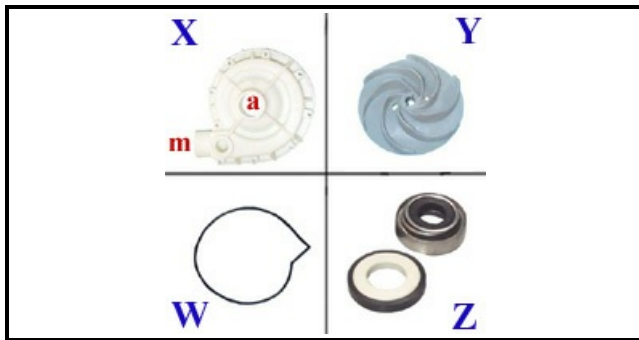

1103045

CLOSED PUMP 1HP 230V RANCILIO

Date: 23-11-2024

Technical data

DIAMETER SUCTION mm	A=45mm
DIAMETER FLOW mm	M=40mm
KILOWATT KW	KW=0,75
MONOPHASE	230V
HP - POWER	HP= 1
GASKET	W=2104002
DIRECTION OF ROTATION LEFT	SX / LEFT
MECHANIC SEAL	Z=3110027
FAN	Y=3109028
BODY PUMP	X=1103143
CAPACITOR	12,5mf