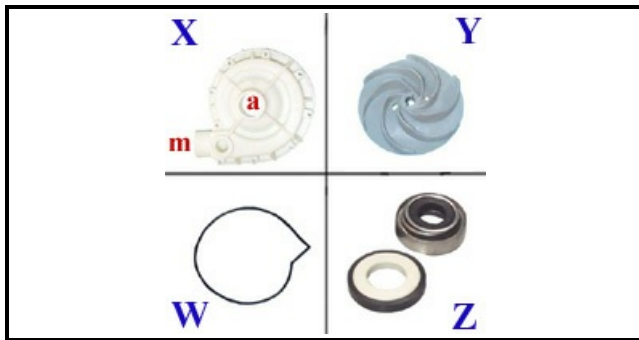

1103045

CLOSED PUMP 1HP 230V RANCILIO

Date: 08-01-2025

Technical data

DIAMETER SUCTION mm	A=45mm
DIAMETER FLOW mm	M=40mm
KILOWATT KW	KW=0,75
MONOPHASE	230V
HP - POWER	HP= 1
GASKET	W=2104002
DIRECTION OF ROTATION LEFT	SX / LEFT
MECHANIC SEAL	Z=3110027
FAN	Y=3109028
BODY PUMP	X=1103143
CAPACITOR	12,5mf