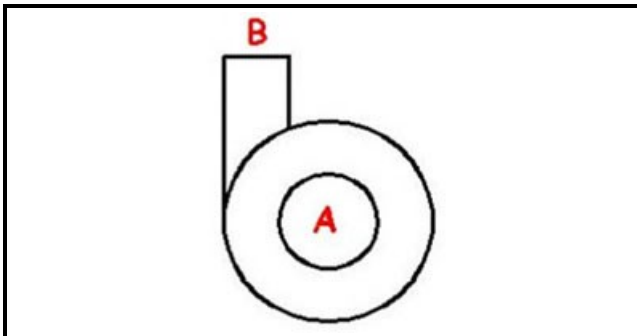

1103220

PUMP HP1 230V 50HZ

Date: 08-01-2025

ORIGINAL
OSP
SPARE PARTS**Technical data**

DIAMETER SUCTION mm	A=63mm
DIAMETER FLOW mm	M=53mm
KILOWATT KW	KW=0,75
HP - POWER	HP=1
DIRECTION OF ROTATION LEFT	SX / LEFT
CAPACITOR	16mF