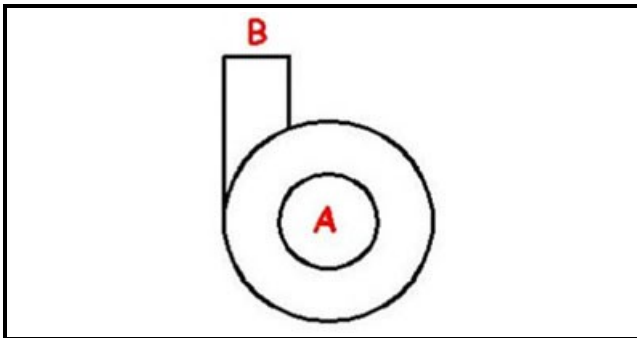

1103220

PUMP HP1 230V 50HZ

Date: 23-11-2024

ORIGINAL
OSP
SPARE PARTS**Technical data**

DIAMETER SUCTION mm	A=63mm
DIAMETER FLOW mm	M=53mm
KILOWATT KW	KW=0,75
HP - POWER	HP=1
DIRECTION OF ROTATION LEFT	SX / LEFT
CAPACITOR	16mF