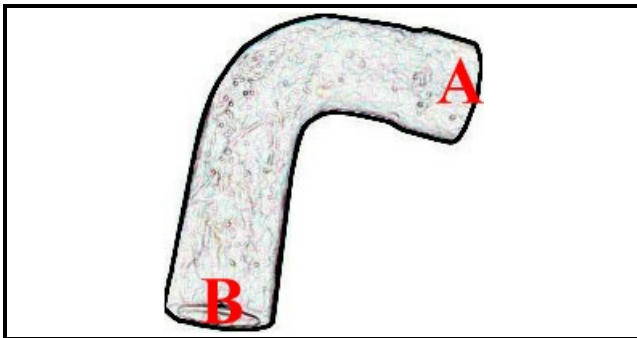

2108066

EXTRACTION HOSE B15/16/1819T

Date: 23-11-2024

ORIGINAL
OSP
SPARE PARTS**Technical data**

MINIMUM INTERNAL DIAMETER mm	B=29mm
MAXIMUM INTERNAL DIAMETER mm	A=44mm
NUMBER OF WAYS	2 VIE/WAYS

Manufacturer code