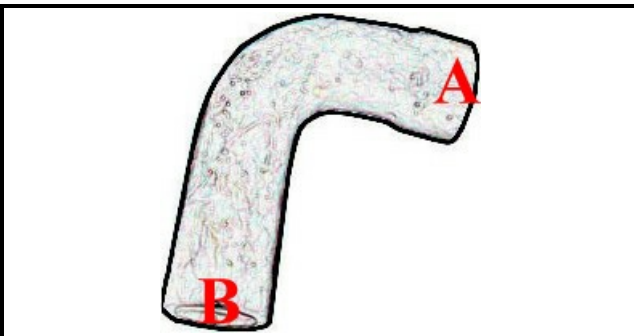

2108199

**HOSE ASPIRATION PUMP LF2004**

Date: 09-01-2025

ORIGINAL  
**OSP**  
SPARE PARTS**Technical data**

MINIMUM INTERNAL DIAMETER mm	A=45mm
MAXIMUM INTERNAL DIAMETER mm	B=48mm
NUMBER OF WAYS	2 VIE/WAYS