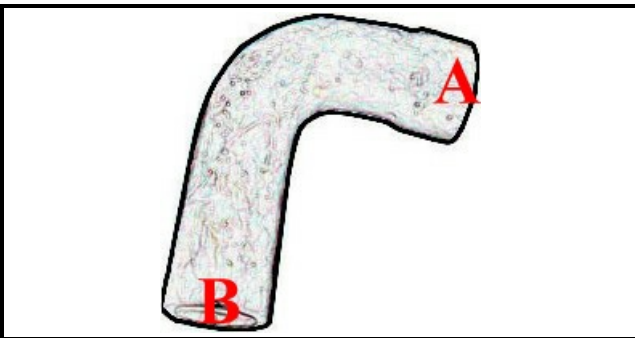

2108407

LOT PUMP SLEEVE LC2001

Date: 09-01-2025

ORIGINAL
OSP
SPARE PARTS**Technical data**

MINIMUM INTERNAL DIAMETER mm	B=51mm
MAXIMUM INTERNAL DIAMETER mm	A=53mm
NUMBER OF WAYS	2 VIE/WAYS

Manufacturer code