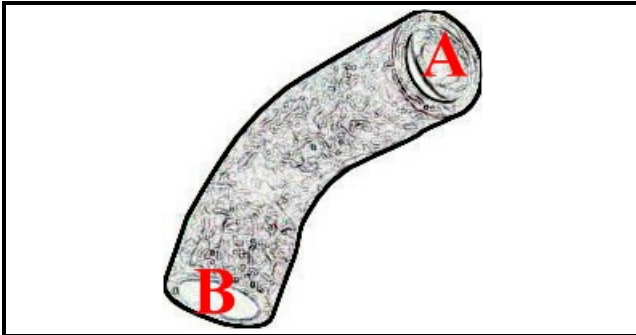

2108412

**LOT PUMP SLEEVE AC1300DX**

Date: 23-11-2024

ORIGINAL  
**OSP**  
SPARE PARTS**Technical data**

MINIMUM INTERNAL DIAMETER mm	A=50mm
MAXIMUM INTERNAL DIAMETER mm	B=53mm
NUMBER OF WAYS	2 VIE/WAYS

**Manufacturer code**