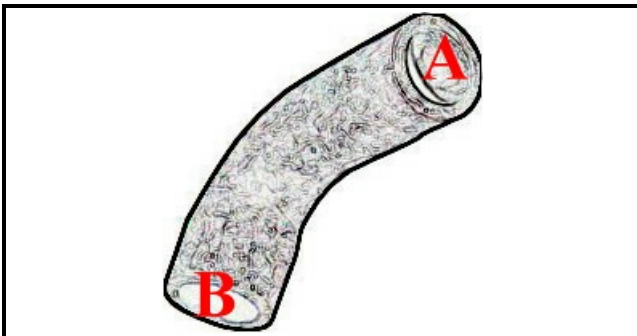

2108412

LOT PUMP SLEEVE AC1300DX

Date: 09-01-2025

ORIGINAL
OSP
SPARE PARTS**Technical data**

MINIMUM INTERNAL DIAMETER mm	A=50mm
MAXIMUM INTERNAL DIAMETER mm	B=53mm
NUMBER OF WAYS	2 VIE/WAYS

Manufacturer code