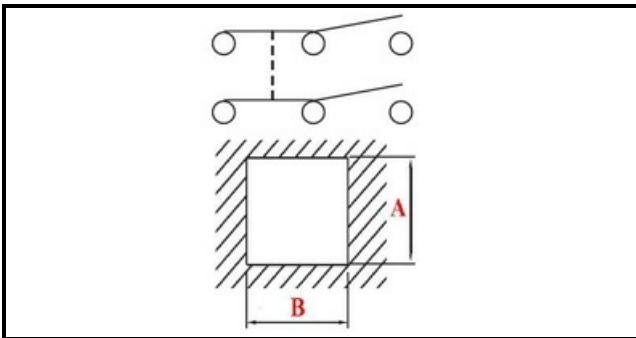

1105078

ROUND MAIN SWITCH COMENDA

Date: 23-11-2024

Technical data

DEPTH MM	B=26mm
WIDTH MM	A=26mm
NUMBER OF POLES	POLI/POLES=6
NUMBER OF POSITIONS	0-1
COLOR	ROSSO/RED
VOLT	230V
COLOR	VERDE/GREEN

Manufacturer code