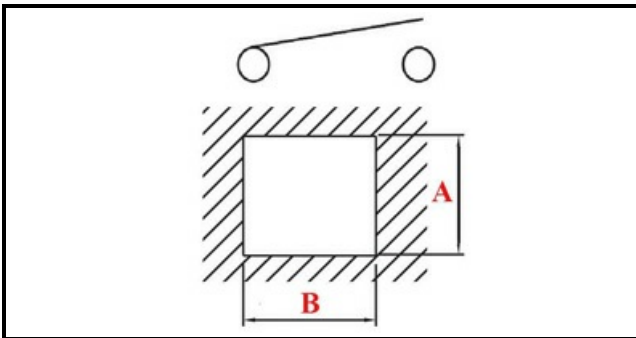

1105180

CONTINUOS WASH SELECTOR

Date: 23-11-2024

Technical data

DEPTH MM	B=25mm
WIDTH MM	A=25mm
NUMBER OF POLES	POLI/POLES=6
NUMBER OF POSITIONS	0-1
COLOR	GRIGIO/GREY
VOLT	250V

Manufacturer code

COMENDA - ALI GROUP SRL A SOCIO UNICO