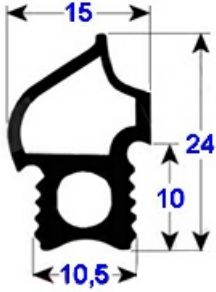

# DOOR GASKET CONVOTHERM

Date: 24-11-2024

ORIGINAL  
**OSP**  
SPARE PARTS