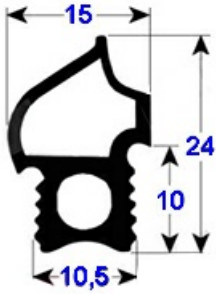

2113024

DOOR GASKET CONVOTHERM

Date: 27-02-2025

ORIGINAL
OSP
SPARE PARTS

Manufacturer code

CONVOTHERM