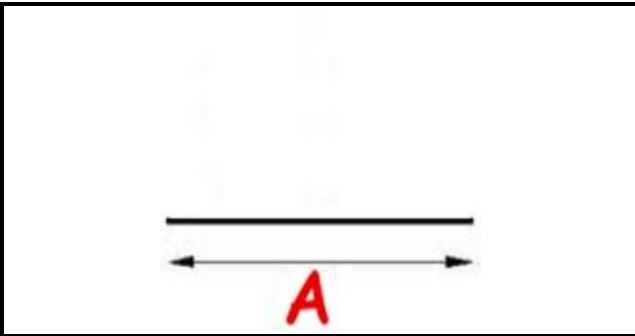

2103220

DOOR GASKET FOR OVEN TEC6

Date: 07-04-2025

ORIGINAL
OSP
SPARE PARTS

Technical data

LONG SIDE mm	A=1000mm
PROFILE TYPE	1 METRO

Manufacturer code

COVEN S.R.L.