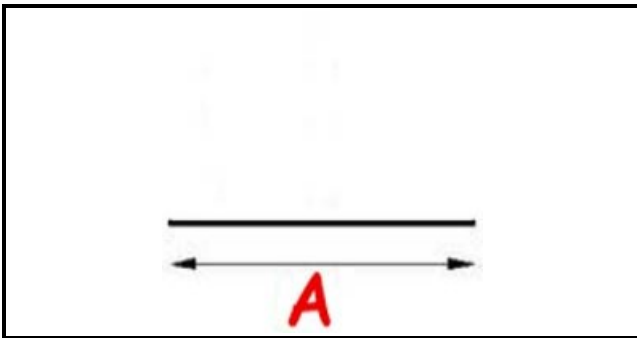

2103840

DOOR GASKET

Date: 08-04-2025

ORIGINAL
OSP
SPARE PARTS

Technical data

LONG SIDE mm	A=880mm
--------------	---------

Manufacturer code

CUPPONE S.R.L.