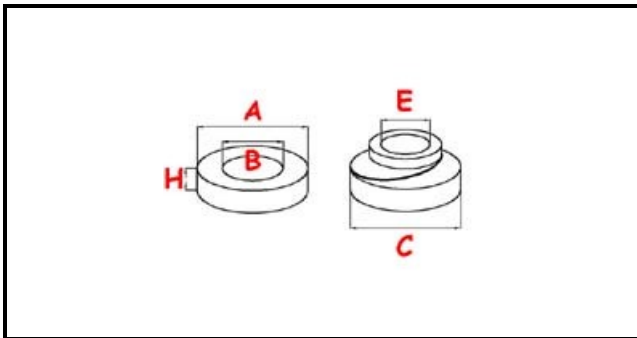

3110018

COMPLETE MECHANIC SEAL 12X26X8 D.12

Date: 23-11-2024

Technical data

MECHANIC SEAL EXTERNAL DIAMETER mm	C=24,5mm
MECHANIC SEAL INTERNAL DIAMETER mm	E=12mm
BAKED CLAY SEAL EXTERNAL DIAMETER mm	A=26mm
BAKED CLAY SEAL INTERNAL DIAMETER mm	B=14mm
BAKED CLAY SEAL HEIGHT mm	H=8mm