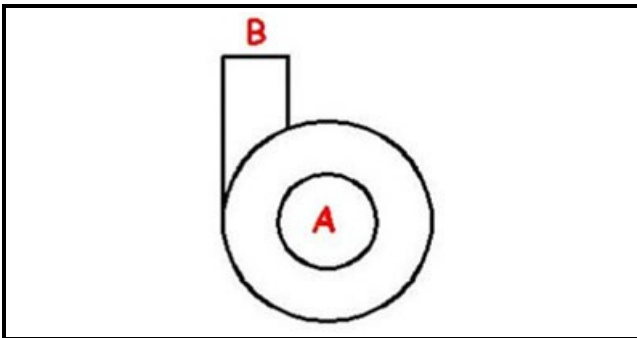

1103166

BODY PUMP 1275303/W

Date: 23-11-2024

**Technical data**

DIAMETER SUCTION mm	A=62mm
DIAMETER FLOW mm	M=62mm
DIRECTION OF ROTATION LEFT	SX / LEFT

Manufacturer code

DIHR - ALI GROUP SRL A SOCIO UNICO

NIDEC FIR INTERNATIONAL SRL