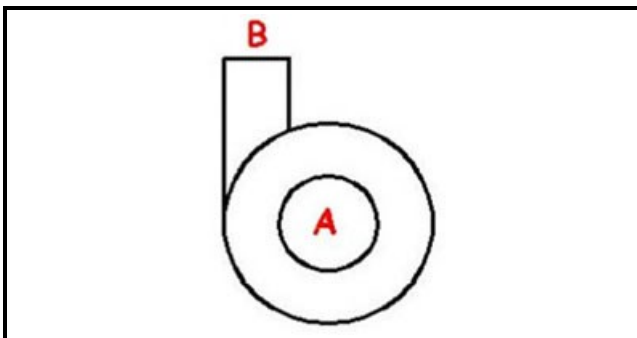

1103166

**BODY PUMP 1275303/W**

Date: 08-01-2025

**Technical data**

DIAMETER SUCTION mm	A=62mm
DIAMETER FLOW mm	M=62mm
DIRECTION OF ROTATION LEFT	SX / LEFT

**Manufacturer code**

DIHR - ALI GROUP SRL A SOCIO UNICO