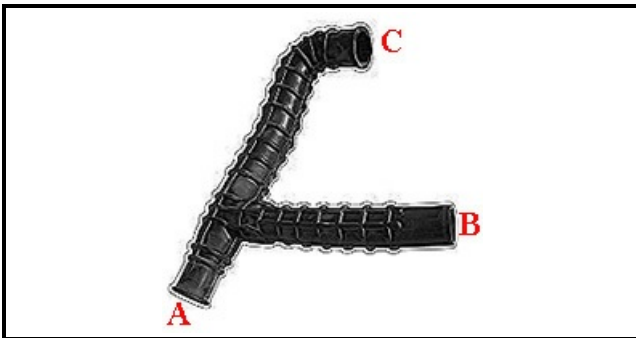

2108260

OUTLET HOSE G12/03

Date: 08-01-2025

ORIGINAL
OSP
SPARE PARTS**Technical data**

MINIMUM INTERNAL DIAMETER mm	A=35mm
MAXIMUM INTERNAL DIAMETER mm	C=48mm
NUMBER OF WAYS	3 VIE/WAYS
MINIMUM INTERNAL DIAMETER mm	B=35mm