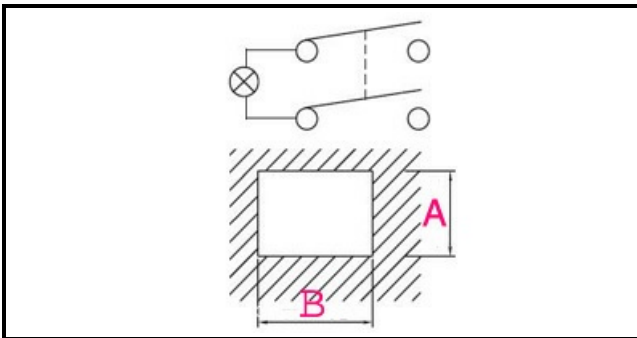

1105008

GREEN SWITCH 4 POLES

Date: 08-01-2025

Technical data

DEPTH MM	B=30mm
WIDTH MM	A=22mm
NUMBER OF POLES	POLI/POLES=4
NUMBER OF POSITIONS	0-1
COLOR	VERDE/GREEN
VOLT	230V

Manufacturer code

BERTO'S SPA
GIGA GRANDI CUCINE SRL
DIHR - ALI GROUP SRL A SOCIO UNICO
ADLER S.P.A.
ELECTROLUX PROFESSIONAL S.P.A.
ELECTROLUX PROFESSIONAL S.P.A.
LOTUS SPA
MARENO ALI GROUP SRL A SOCIO UNICO
BREMA GROUP S.P.A.
RANCILIO GROUP SPA CON SOCIO UNICO
ARISTARCO / KASTEL S.P.A.
ARISTARCO / KASTEL S.P.A.