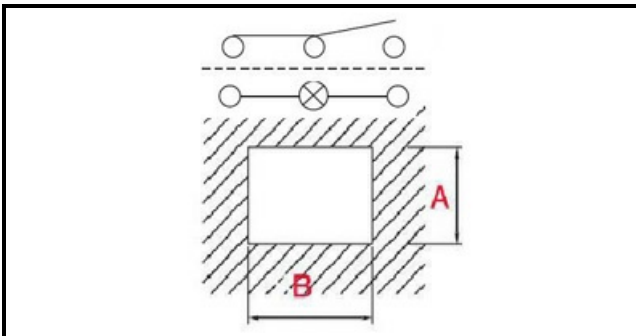

1105101

COMBI SWITCH WITH LIGHT DIHR

Date: 23-11-2024

ORIGINAL
OSP
SPARE PARTS

Technical data

DEPTH MM	B=30mm
WIDTH MM	A=22mm
NUMBER OF POLES	POLI/POLES=5
NUMBER OF POSITIONS	0-1
COLOR	VERDE/GREEN
VOLT	250V