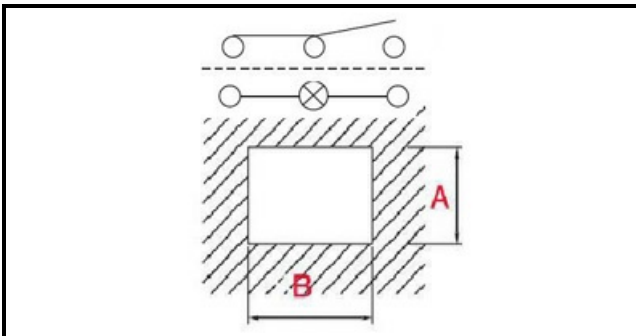

1105101

COMBI SWITCH WITH LIGHT DIHR

Date: 08-01-2025

ORIGINAL
OSP
SPARE PARTS

Technical data

DEPTH MM	B=30mm
WIDTH MM	A=22mm
NUMBER OF POLES	POLI/POLES=5
NUMBER OF POSITIONS	0-1
COLOR	VERDE/GREEN
VOLT	250V