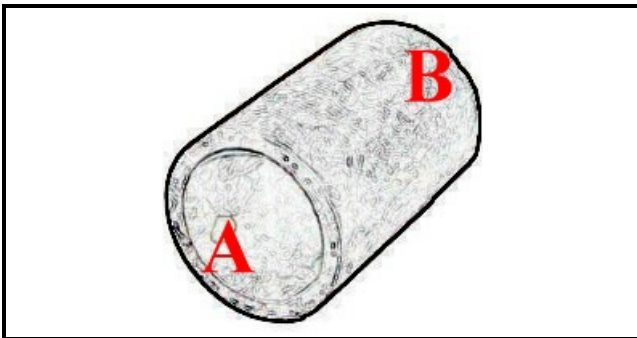

## SLEEVE GS100 L=122MM P646

Date: 08-01-2025

ORIGINAL  
**OSP**  
SPARE PARTS

### Technical data

DIMENSION	L=122MM - A=34MM / B=50MM
-----------	------------------------------