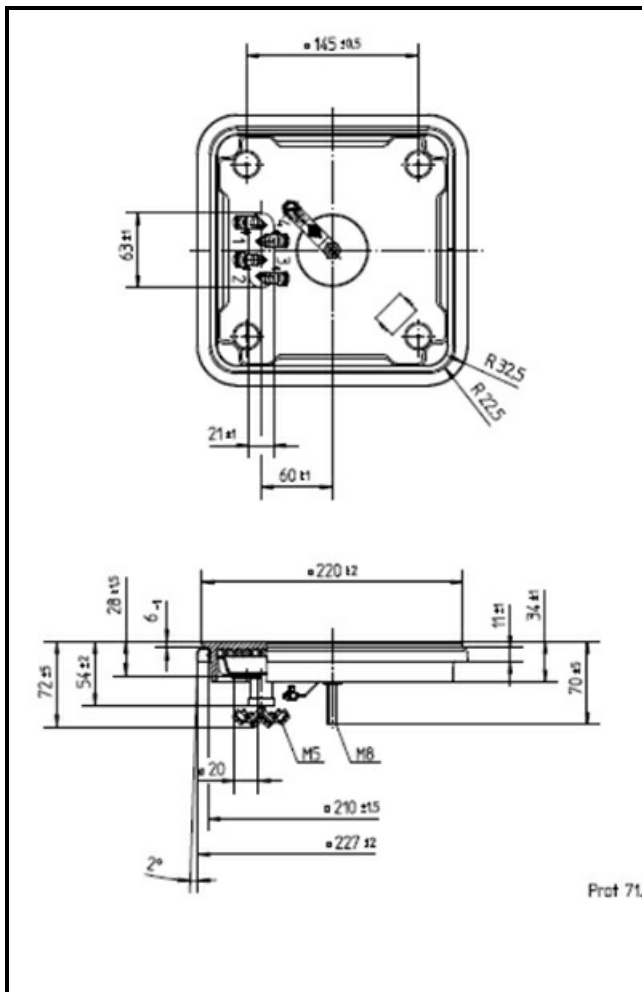

1101272

# HEATING ELEMENT GRILL 220X220mm

Date: 26-12-2024

## Technical data

DEPTH MM	A=220mm
WIDTH MM	B=220mm
KILOWATT KW	KW=2,6
WATT	WATT=2600
MONOPHASE	MONOFASE/MONOPHASE
DRY HEATING ELEMENT	SECCO/DRY

**Manufacturer code**

MBM- EUROTEC SRL -
SILKO ALI GROUP SRL A SOCIO UNICO
SILKO ALI GROUP SRL A SOCIO UNICO
ELECTROLUX PROFESSIONAL S.P.A.
ELECTROLUX PROFESSIONAL S.P.A.
ELECTROLUX PROFESSIONAL S.P.A.
E.G.O. ELEKTRO GERATE AG
GIGA GRANDI CUCINE SRL
MARENO ALI GROUP SRL A SOCIO UNICO