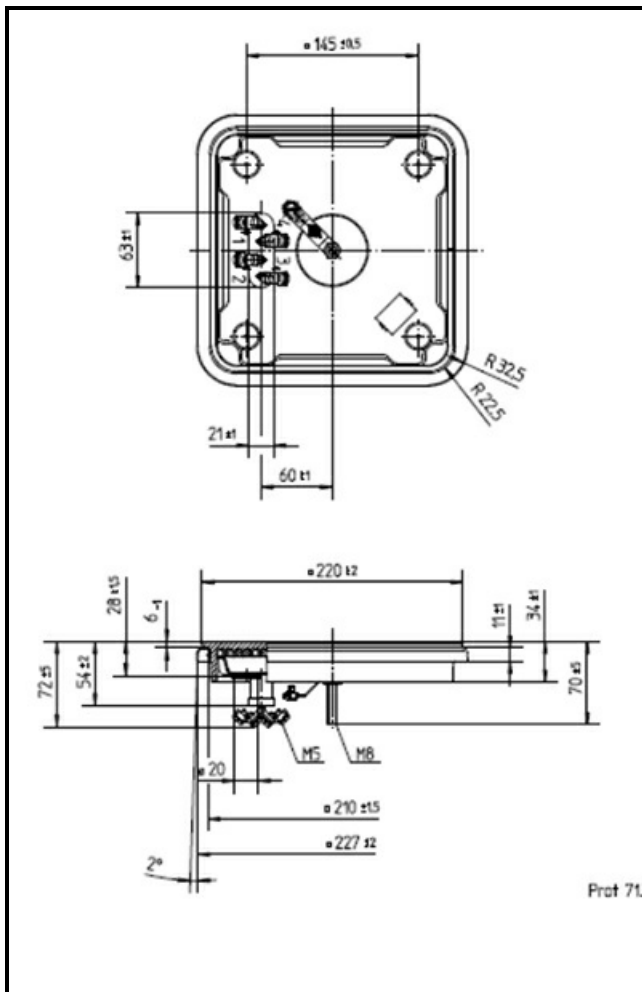

1101272

HEATING ELEMENT GRILL 220X220mm

Date: 24-11-2024

Technical data

DEPTH MM	A=220mm
WIDTH MM	B=220mm
KILOWATT KW	KW=2,6
WATT	WATT=2600
MONOPHASE	MONOFASE/MONOPHASE
DRY HEATING ELEMENT	SECCO/DRY

Manufacturer code