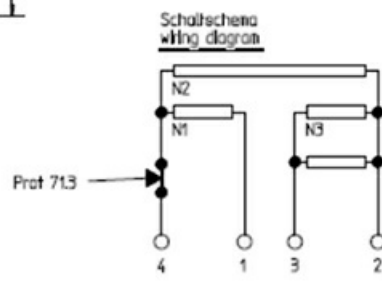

# HEATING ELEMENT GRILL 220X220mm

Date: 26-12-2024

## Technical data

DEPTH MM	A=220mm
WIDTH MM	B=220mm
KILOWATT KW	KW=2,6
WATT	WATT=2600
MONOPHASE	MONOFASE/MONOPHASE
DRY HEATING ELEMENT	SECCO/DRY

**Manufacturer code**

MBM- EUROTEC SRL -
SILKO ALI GROUP SRL A SOCIO UNICO
SILKO ALI GROUP SRL A SOCIO UNICO
ELECTROLUX PROFESSIONAL S.P.A.
ELECTROLUX PROFESSIONAL S.P.A.
ELECTROLUX PROFESSIONAL S.P.A.
E.G.O. ELEKTRO GERATE AG
GIGA GRANDI CUCINE SRL
MARENO ALI GROUP SRL A SOCIO UNICO