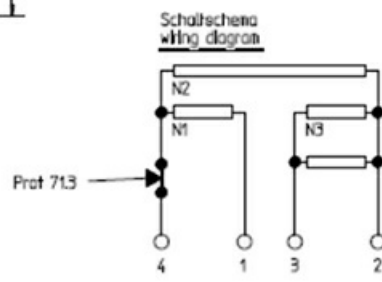

1101272

HEATING ELEMENT GRILL 220X220mm

Date: 24-11-2024

Technical data

DEPTH MM	A=220mm
WIDTH MM	B=220mm
KILOWATT KW	KW=2,6
WATT	WATT=2600
MONOPHASE	MONOFASE/MONOPHASE
DRY HEATING ELEMENT	SECCO/DRY

Manufacturer code