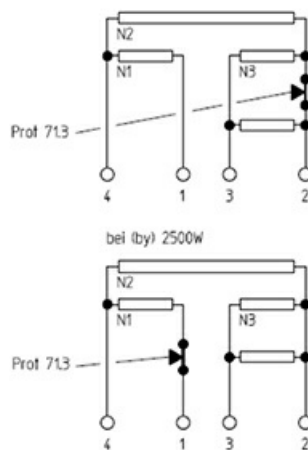

1101512

HOT PLATE 300X300mm 4000W 230V

Date: 27-02-2025

Technical data

DEPTH MM	A=300mm
WIDTH MM	B=300mm
KILOWATT KW	KW=4
WATT	WATT=4000
MONOPHASE	MONOFASE/MONOPHASE
DRY HEATING ELEMENT	SECCO/DRY

Manufacturer code