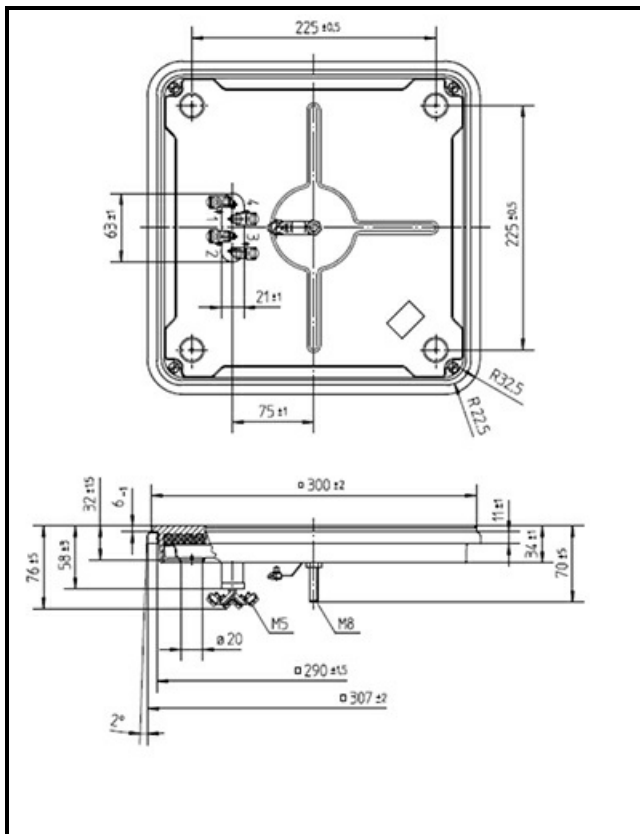

1101512

HOT PLATE 300X300mm 4000W 230V

Date: 24-11-2024

Technical data

DEPTH MM	A=300mm
WIDTH MM	B=300mm
KILOWATT KW	KW=4
WATT	WATT=4000
MONOPHASE	MONOFASE/MONOPHASE
DRY HEATING ELEMENT	SECCO/DRY

Manufacturer code