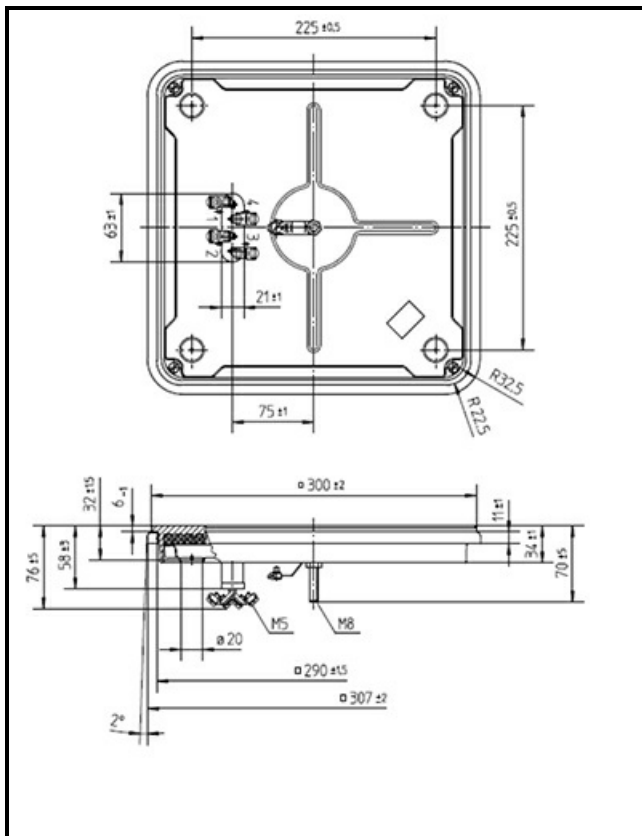

1101512

HOT PLATE 300X300mm 4000W 230V

Date: 26-12-2024

Technical data

DEPTH MM	A=300mm
WIDTH MM	B=300mm
KILOWATT KW	KW=4
WATT	WATT=4000
MONOPHASE	MONOFASE/MONOPHASE
DRY HEATING ELEMENT	SECCO/DRY

Manufacturer code