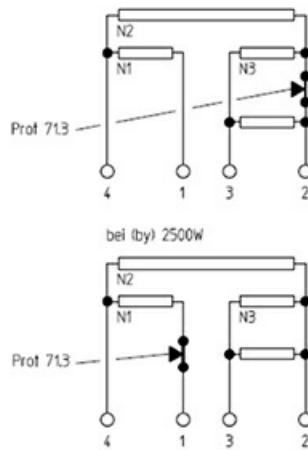

1101512

HOT PLATE 300X300mm 4000W 230V

Date: 26-12-2024

Technical data

DEPTH MM	A=300mm
WIDTH MM	B=300mm
KILOWATT KW	KW=4
WATT	WATT=4000
MONOPHASE	MONOFASE/MONOPHASE
DRY HEATING ELEMENT	SECCO/DRY

Manufacturer code