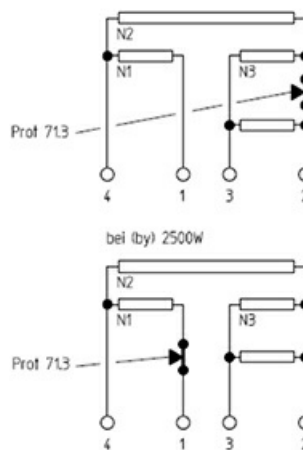

1101512

HOT PLATE 300X300mm 4000W 230V

Date: 24-11-2024

Technical data

DEPTH MM	A=300mm
WIDTH MM	B=300mm
KILOWATT KW	KW=4
WATT	WATT=4000
MONOPHASE	MONOFASE/MONOPHASE
DRY HEATING ELEMENT	SECCO/DRY

Manufacturer code