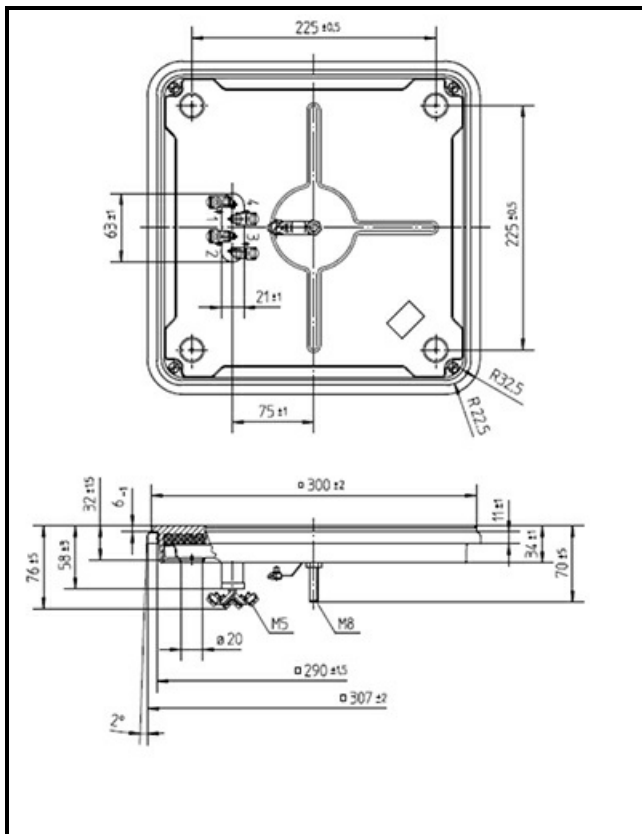

1101512

HOT PLATE 300X300mm 4000W 230V

Date: 27-02-2025

Technical data

DEPTH MM	A=300mm
WIDTH MM	B=300mm
KILOWATT KW	KW=4
WATT	WATT=4000
MONOPHASE	MONOFASE/MONOPHASE
DRY HEATING ELEMENT	SECCO/DRY

Manufacturer code