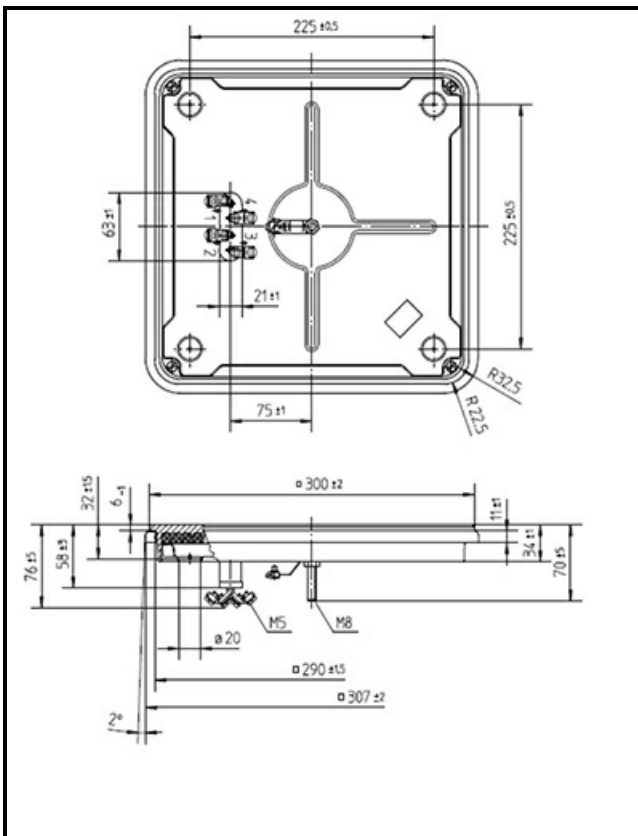

# HOT PLATE 300X300mm 4000W 230V

Date: 06-04-2025

## Technical data

DEPTH MM	A=300mm
WIDTH MM	B=300mm
KILOWATT KW	KW=4
WATT	WATT=4000
MONOPHASE	MONOFASE/MONOPHASE
DRY HEATING ELEMENT	SECCO/DRY