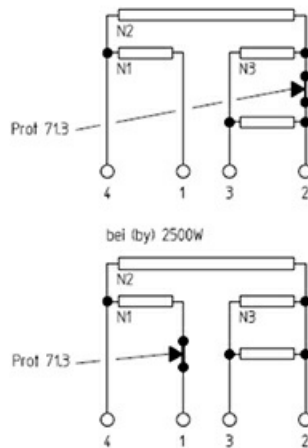

# HOT PLATE 300X300mm 4000W 230V

Date: 06-04-2025

## Technical data

DEPTH MM	A=300mm
WIDTH MM	B=300mm
KILOWATT KW	KW=4
WATT	WATT=4000
MONOPHASE	MONOFASE/MONOPHASE
DRY HEATING ELEMENT	SECCO/DRY