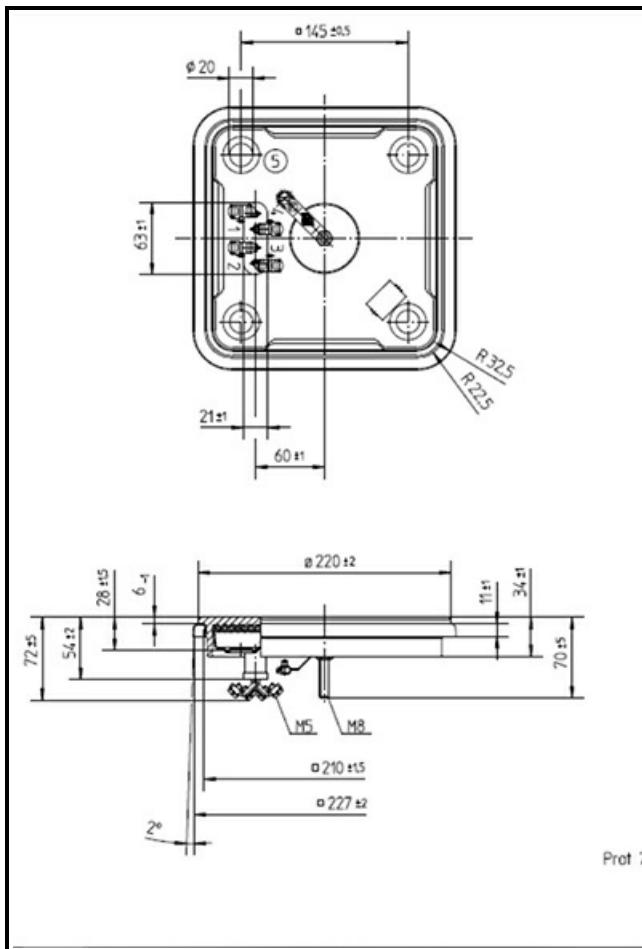

# HOT PLATE 220x220mm 2000 W 400 V

Date: 24-11-2024

## Technical data

DEPTH MM	A=220mm
WIDTH MM	B=220mm
KILOWATT KW	KW=2
WATT	WATT=2000
THREE PHASE	TRIFASE/THREEPHASE
DRY HEATING ELEMENT	SECCO/DRY