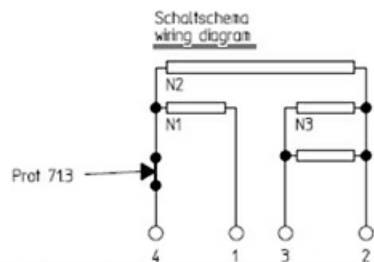

# HOT PLATE 220x220mm 2000 W 400 V

Date: 24-11-2024

## Technical data

DEPTH MM	A=220mm
WIDTH MM	B=220mm
KILOWATT KW	KW=2
WATT	WATT=2000
THREE PHASE	TRIFASE/THREEPHASE
DRY HEATING ELEMENT	SECCO/DRY