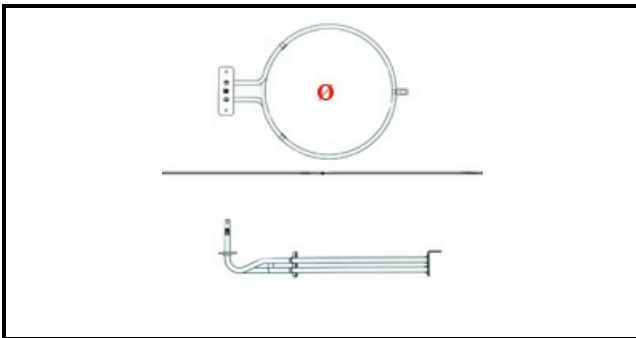

# OVEN HEATING ELEMENT 3000W 230V

Date: 26-12-2024

ORIGINAL  
**OSP**  
SPARE PARTS

## Technical data

|                      |                                       |
|----------------------|---------------------------------------|
| DEPTH MM             | L=245mm                               |
| ELEMENTS             | ELEMENTI/ELEMENTS=1                   |
| SQUARE FLANGE        | RETTANGOLARE/SQUARE<br>FLANGE=70X22mm |
| EXTERNAL DIAMETER mm | Ø=190mm                               |
| KILOWATT KW          | KW=3                                  |
| WATT                 | WATT=3000                             |
| MONOPHASE            | MONOFASE/MONOPHASE                    |
| NUMBER OF POLES      | POLI/POLES=2                          |
| NUMBER OF HOLES      | FORI/HOLES=2                          |
| DRY HEATING ELEMENT  | SECCO/DRY                             |
| INTERNAL DIAMETER mm | Ø=179mm                               |