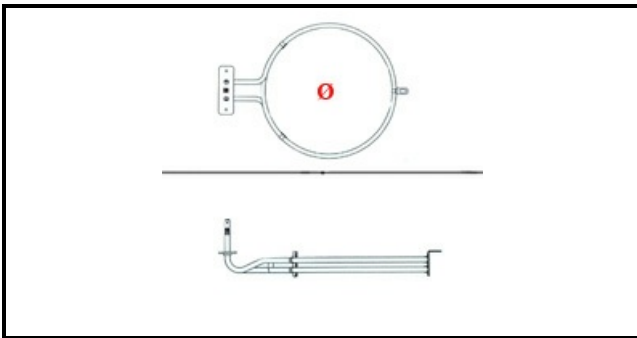

1101658

OVEN HEATING ELEMENT 3000W 230V

Date: 19-04-2025

ORIGINAL
OSP
SPARE PARTS

Technical data

DEPTH MM	L=245mm
ELEMENTS	ELEMENTI/ELEMENTS=1
SQUARE FLANGE	RETTANGOLARE/SQUARE FLANGE=70X22mm
EXTERNAL DIAMETER mm	Ø=190mm
KILOWATT KW	KW=3
WATT	WATT=3000
MONOPHASE	MONOFASE/MONOPHASE
NUMBER OF POLES	POLI/POLES=2
NUMBER OF HOLES	FORI/HOLES=2
DRY HEATING ELEMENT	SECCO/DRY
INTERNAL DIAMETER mm	Ø=179mm