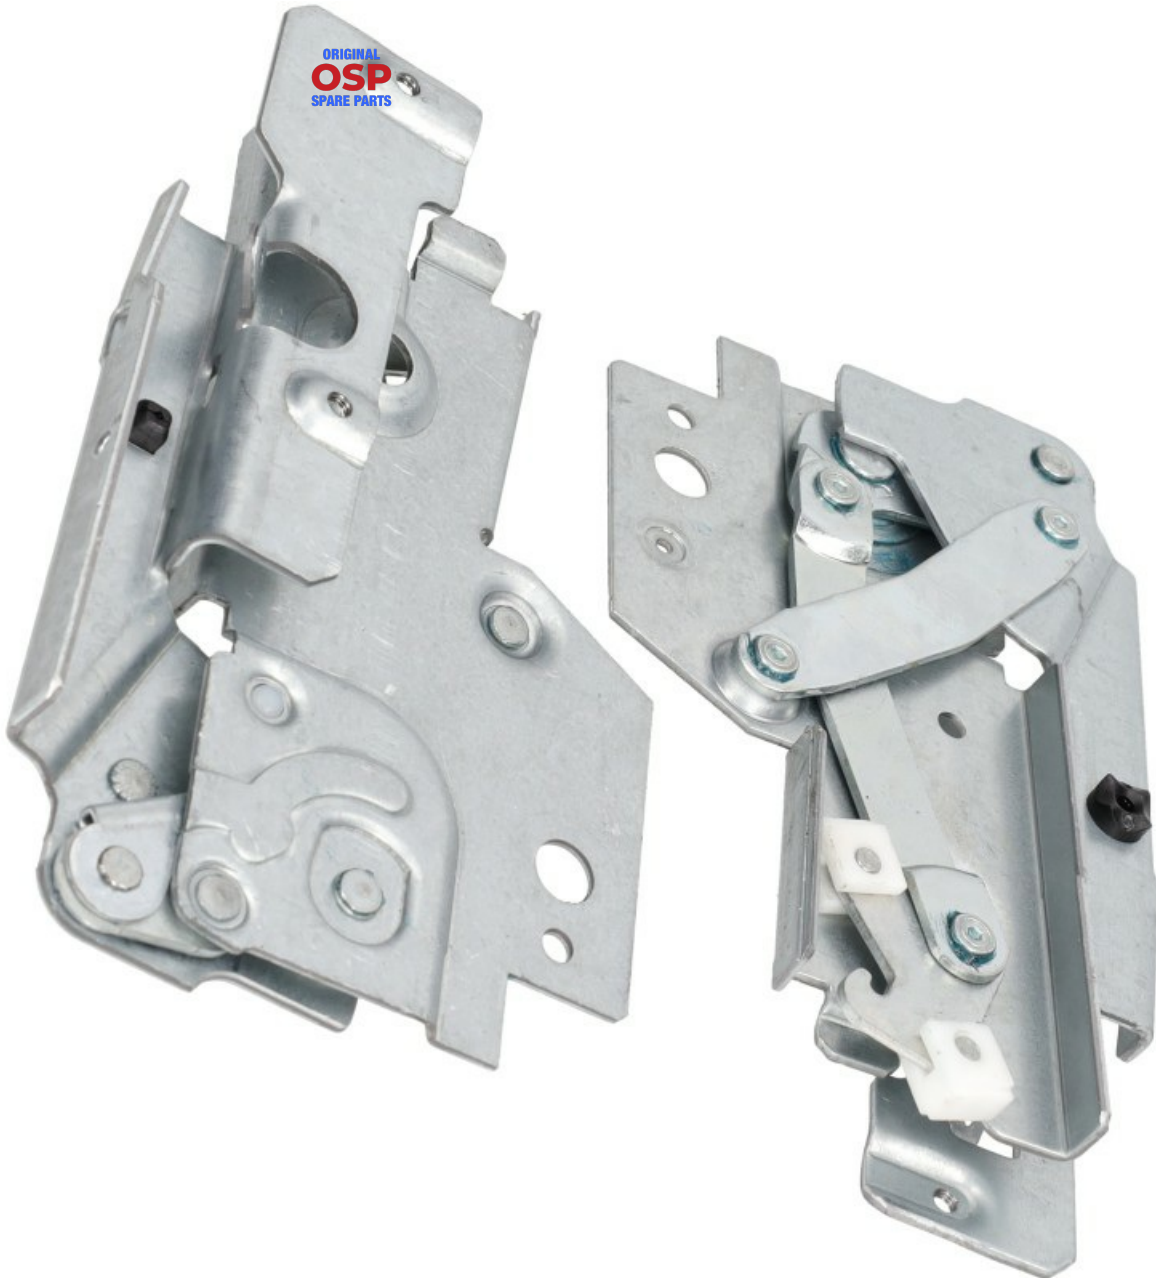

9501048

50286356006 KIT, DOOR HINGE, RIGHT-LEFT

Date: 23-11-2024

Manufacturer code

ELECTROLUX - REX APPLIANCES SPA