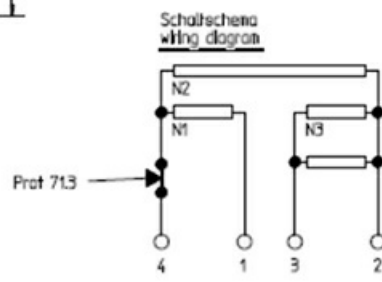

1101272

HEATING ELEMENT GRILL 220X220mm

Date: 27-02-2025

Technical data

DEPTH MM	A=220mm
WIDTH MM	B=220mm
KILOWATT KW	KW=2,6
WATT	WATT=2600
MONOPHASE	MONOFASE/MONOPHASE
DRY HEATING ELEMENT	SECCO/DRY

Manufacturer code