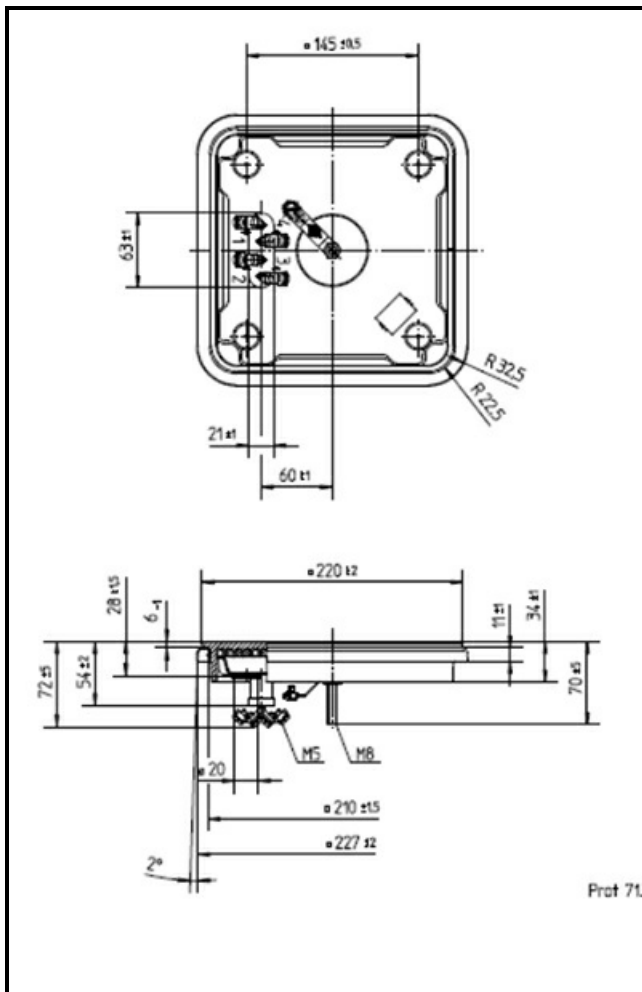

1101272

HEATING ELEMENT GRILL 220X220mm

Date: 26-12-2024

Technical data

DEPTH MM	A=220mm
WIDTH MM	B=220mm
KILOWATT KW	KW=2,6
WATT	WATT=2600
MONOPHASE	MONOFASE/MONOPHASE
DRY HEATING ELEMENT	SECCO/DRY

Manufacturer code