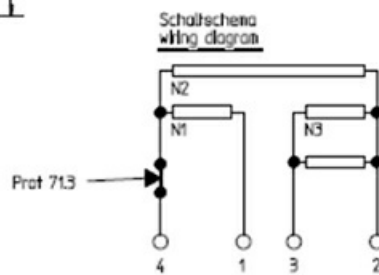

1101272

HEATING ELEMENT GRILL 220X220mm

Date: 23-11-2024

Technical data

DEPTH MM	A=220mm
WIDTH MM	B=220mm
KILOWATT KW	KW=2,6
WATT	WATT=2600
MONOPHASE	MONOFASE/MONOPHASE
DRY HEATING ELEMENT	SECCO/DRY

Manufacturer code