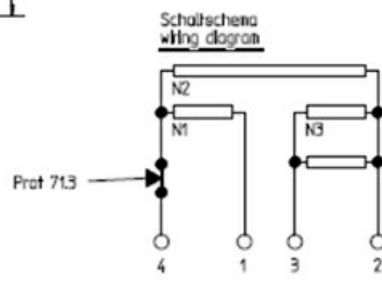

1101272

HEATING ELEMENT GRILL 220X220mm

Date: 26-12-2024

Technical data

DEPTH MM	A=220mm
WIDTH MM	B=220mm
KILOWATT KW	KW=2,6
WATT	WATT=2600
MONOPHASE	MONOFASE/MONOPHASE
DRY HEATING ELEMENT	SECCO/DRY

Manufacturer code