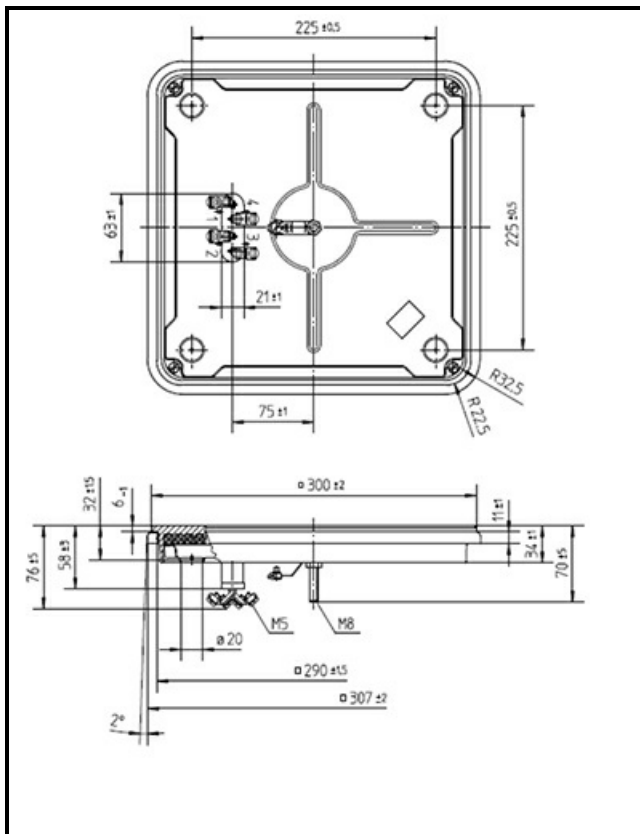

1101512

HOT PLATE 300X300mm 4000W 230V

Date: 23-11-2024

Technical data

DEPTH MM	A=300mm
WIDTH MM	B=300mm
KILOWATT KW	KW=4
WATT	WATT=4000
MONOPHASE	MONOFASE/MONOPHASE
DRY HEATING ELEMENT	SECCO/DRY

Manufacturer code