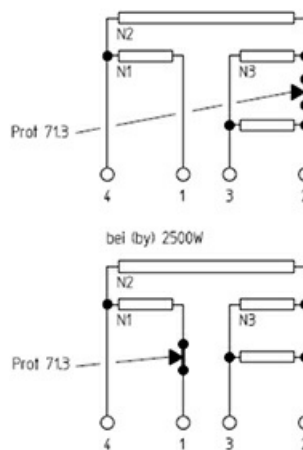

1101512

HOT PLATE 300X300mm 4000W 230V

Date: 27-02-2025

Technical data

DEPTH MM	A=300mm
WIDTH MM	B=300mm
KILOWATT KW	KW=4
WATT	WATT=4000
MONOPHASE	MONOFASE/MONOPHASE
DRY HEATING ELEMENT	SECCO/DRY

Manufacturer code