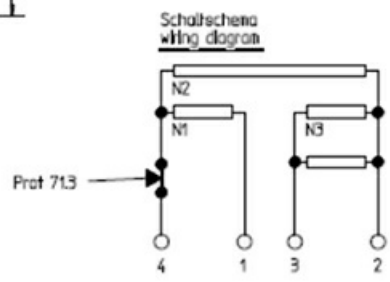

1101896

HOT PLATE 220x220mm 2600 W 400 V

Date: 26-12-2024

Technical data

| | |
|---------------------|--------------------|
| DEPTH MM | A=220mm |
| WIDTH MM | B=220mm |
| KILOWATT KW | KW=2,6 |
| WATT | WATT=2600 |
| THREE PHASE | TRIFASE/THREEPHASE |
| DRY HEATING ELEMENT | SECCO/DRY |