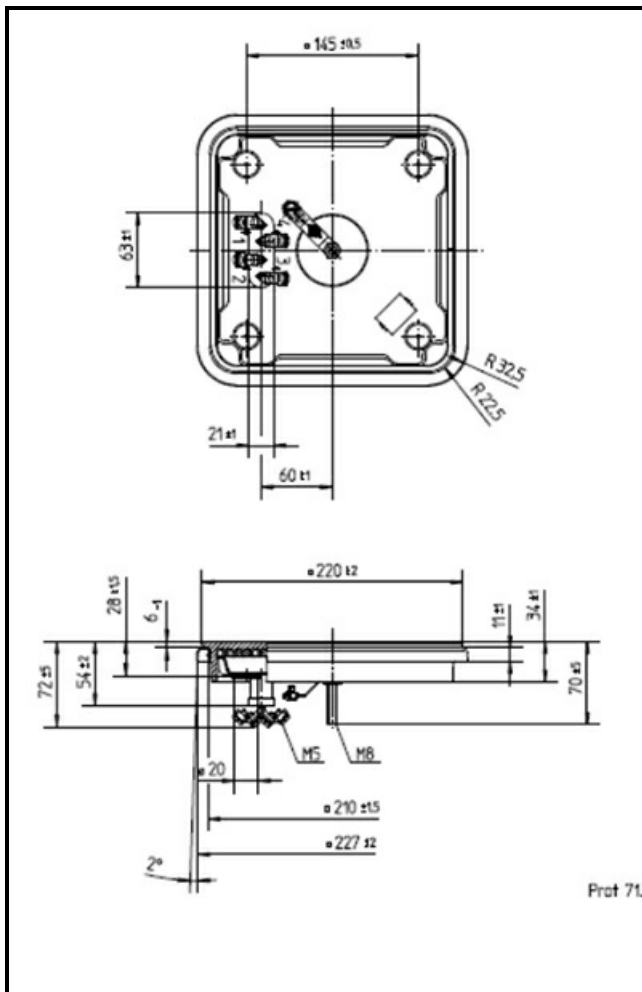

1101896

HOT PLATE 220x220mm 2600 W 400 V

Date: 26-12-2024

Technical data

| | |
|---------------------|--------------------|
| DEPTH MM | A=220mm |
| WIDTH MM | B=220mm |
| KILOWATT KW | KW=2,6 |
| WATT | WATT=2600 |
| THREE PHASE | TRIFASE/THREEPHASE |
| DRY HEATING ELEMENT | SECCO/DRY |