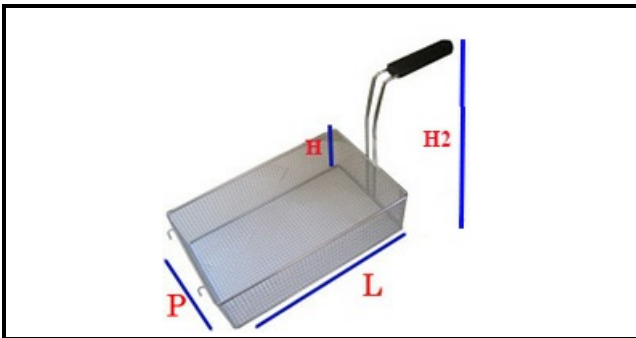

5107038

**KIT BASKET - SX -DX FOR PASTA COOKER 140X140X200H**

Date: 23-11-2024

**ORIGINAL  
OSP  
SPARE PARTS****Technical data**

DEPTH MM	L=140mm
WIDTH MM	P=140mm
HEIGHT MM	H=200mm
TYPE	CUOCIPASTA/PASTA COOKER
MATERIAL	INOX
HEIGHT MM	H2=335mm