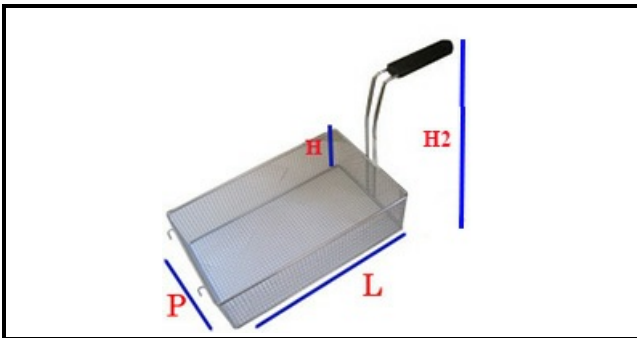

5107050

FRYER BASKET 290X280X150H

Date: 26-12-2024

ORIGINAL
OSP
SPARE PARTS**Technical data**

DEPTH MM	L=290mm
WIDTH MM	P=280mm
HEIGHT MM	H=150mm
TYPE	FRIGGITRICE/FRYER
MATERIAL	INOX
HEIGHT MM	H2=325mm

Manufacturer code