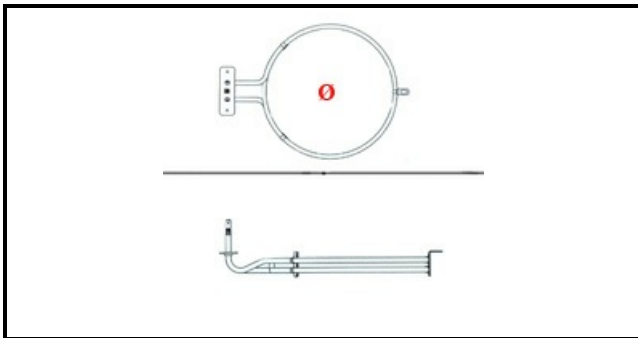

1101107

OVEN HEATING ELEMENT 220V 054843

Date: 23-11-2024

ORIGINAL
OSP
SPARE PARTS**Technical data**

DEPTH MM	L=245mm
HEIGHT MM	H=93mm
ELEMENTS	ELEMENTI/ELEMENTS=1
SQUARE FLANGE	RETTANGOLARE/SQUARE FLANGE=70X22
EXTERNAL DIAMETER mm	Ø=195mm
KILOWATT KW	KW=2,5
WATT	WATT=2500
MONOPHASE	MONOFASE/MONOPHASE
NUMBER OF POLES	POLI/POLES=2
DRY HEATING ELEMENT	SECCO/DRY
INTERNAL DIAMETER mm	Ø=175mm