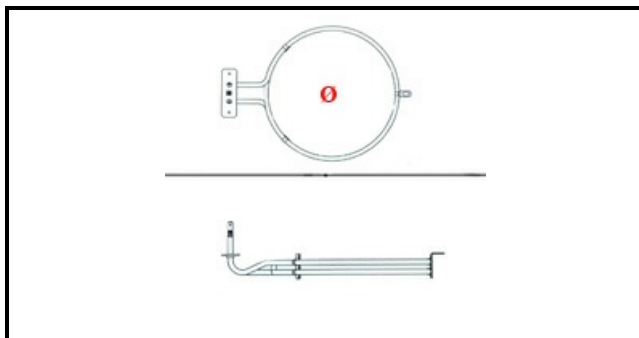

1101192

HEATING ELEMENT 2500W 240V D. 190

Date: 27-02-2025

Technical data

DEPTH MM	L=210mm
HEIGHT MM	H=27mm
ELEMENTS	ELEMENTI/ELEMENTS=1
SQUARE FLANGE	RETTANGOLARE/SQUARE FLANGE=100X22mm
EXTERNAL DIAMETER mm	Ø=190mm
KILOWATT KW	KW=2,5
WATT	WATT=2500
MONOPHASE	MONOFASE/MONOPHASE
NUMBER OF POLES	POLI/POLES=2
DRY HEATING ELEMENT	SECCO/DRY
INTERNAL DIAMETER mm	Ø=176mm