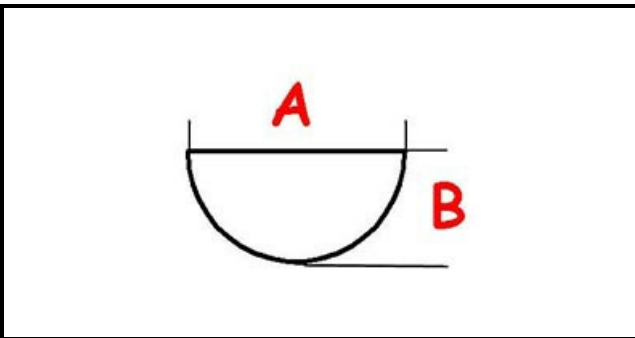

3108024

**KNOB ZANUSSI 048340**

Date: 23-11-2024

ORIGINAL  
**OSP**  
SPARE PARTS**Technical data**

DEPTH MM	A=6mm
WIDTH MM	B=5mm
EXTERNAL DIAMETER mm	Ø=40mm
HOLE FOR HALF-MOON SHAFT	MEZZALUNA/HALF-MOON

**Manufacturer code**