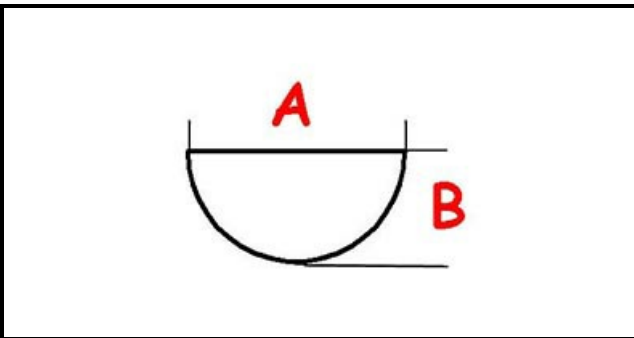

3108024

**KNOB ZANUSSI 048340**

Date: 01-11-2024

ORIGINAL  
**OSP**  
SPARE PARTS**Technical data**

DEPTH MM	A=6mm
WIDTH MM	B=5mm
EXTERNAL DIAMETER mm	Ø=40mm
HOLE FOR HALF-MOON SHAFT	MEZZALUNA/HALF-MOON

**Manufacturer code**