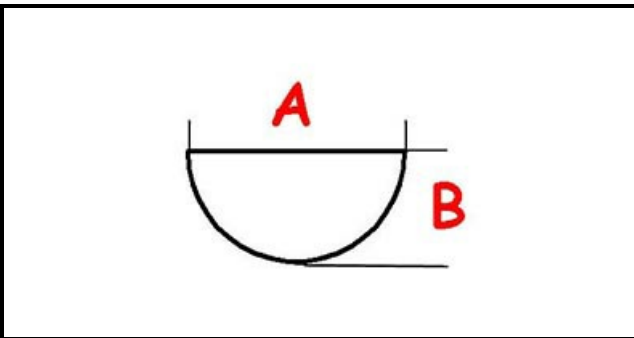

3108024

**KNOB ZANUSSI 048340**

Date: 26-12-2024

ORIGINAL  
**OSP**  
SPARE PARTS**Technical data**

DEPTH MM	A=6mm
WIDTH MM	B=5mm
EXTERNAL DIAMETER mm	Ø=40mm
HOLE FOR HALF-MOON SHAFT	MEZZALUNA/HALF-MOON

**Manufacturer code**